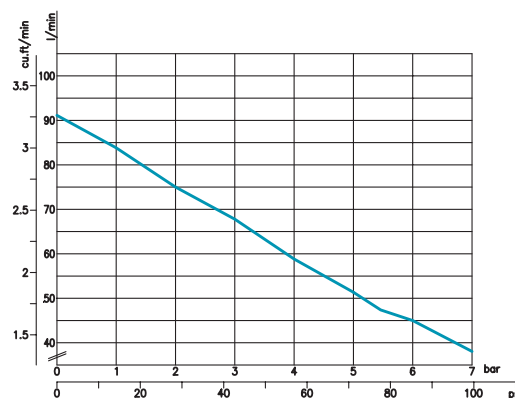

kW **0,5**

1 ph 115 V/60 Hz

@ 5 bar (73 Psi)

l/min **61,5**
C.F.M. **2,2**

kW **0,57**

oil less silent compressors	dB/A	A x B x C		Kg Lbs	A x B x C x		Kg Lbs
		cm	inch.		cm	inch	
WHITE MAMBA WHITE MAMBA E	50	23x44x39	9x17x15	15 - 33,1	51x30x47	20x12x19	17 - 38