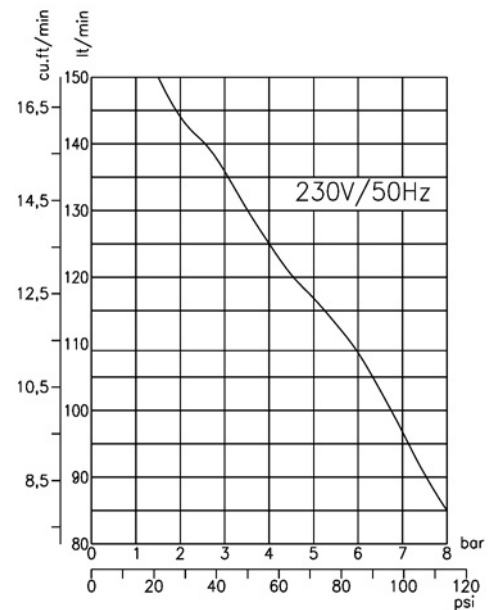

Volt/Hz	l/min (CFM) *	l (Gal.)	Watt	dBA	Kg (Lbs)	Kg (Lbs)
230/50	130 (4.64)	6 (1.6)	775	57	42 (93)	57 (126)

* = @ 3.5 bar (50 PSI)

	A mm	B mm	C mm
	440	440	460

Serbatoio verniciato (inox in opzione)

Coated air receiver (stainless steel as option)